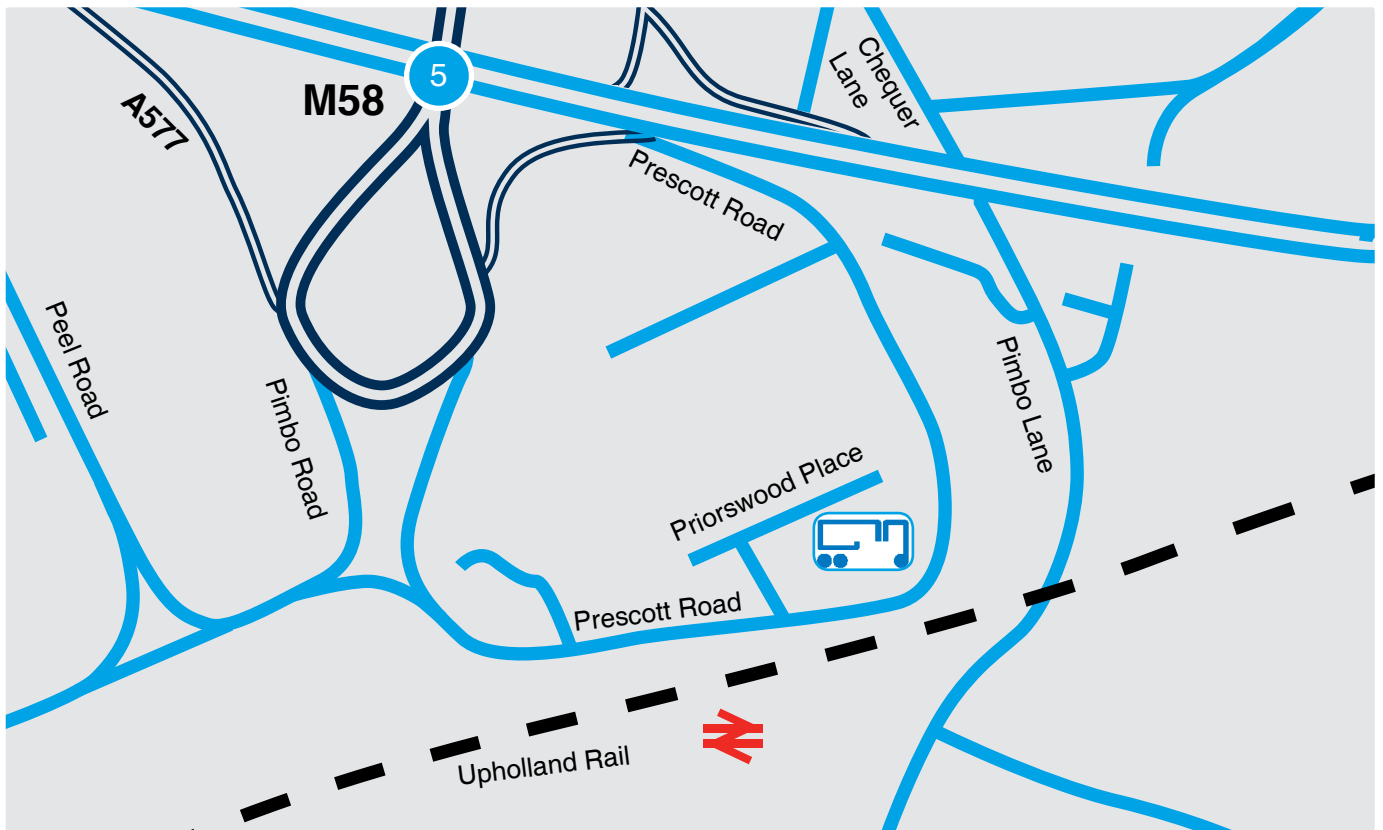

Directions

Dawsonrentals | Skelmersdale

7 - 8 Priorswood Place, East Pimbo
Skelmersdale, WN8 9QB

Tel: 01695 559368

Fax: 01695 723559

From the M58 Junction 5

From the M6 exit at Junction 26 signposted M58 Liverpool/Skelmersdale, take the M58 and come off at Junction 5 which is the first exit point on the M58.

Once you come off at Junction 5 follow the road round to the junction/roundabout then take your first exit and follow this round to your left.

Approx 500 yards take your first exit to the left and you will see Dawsonrentals truck and trailer limited is on the right of Priorswood Place.