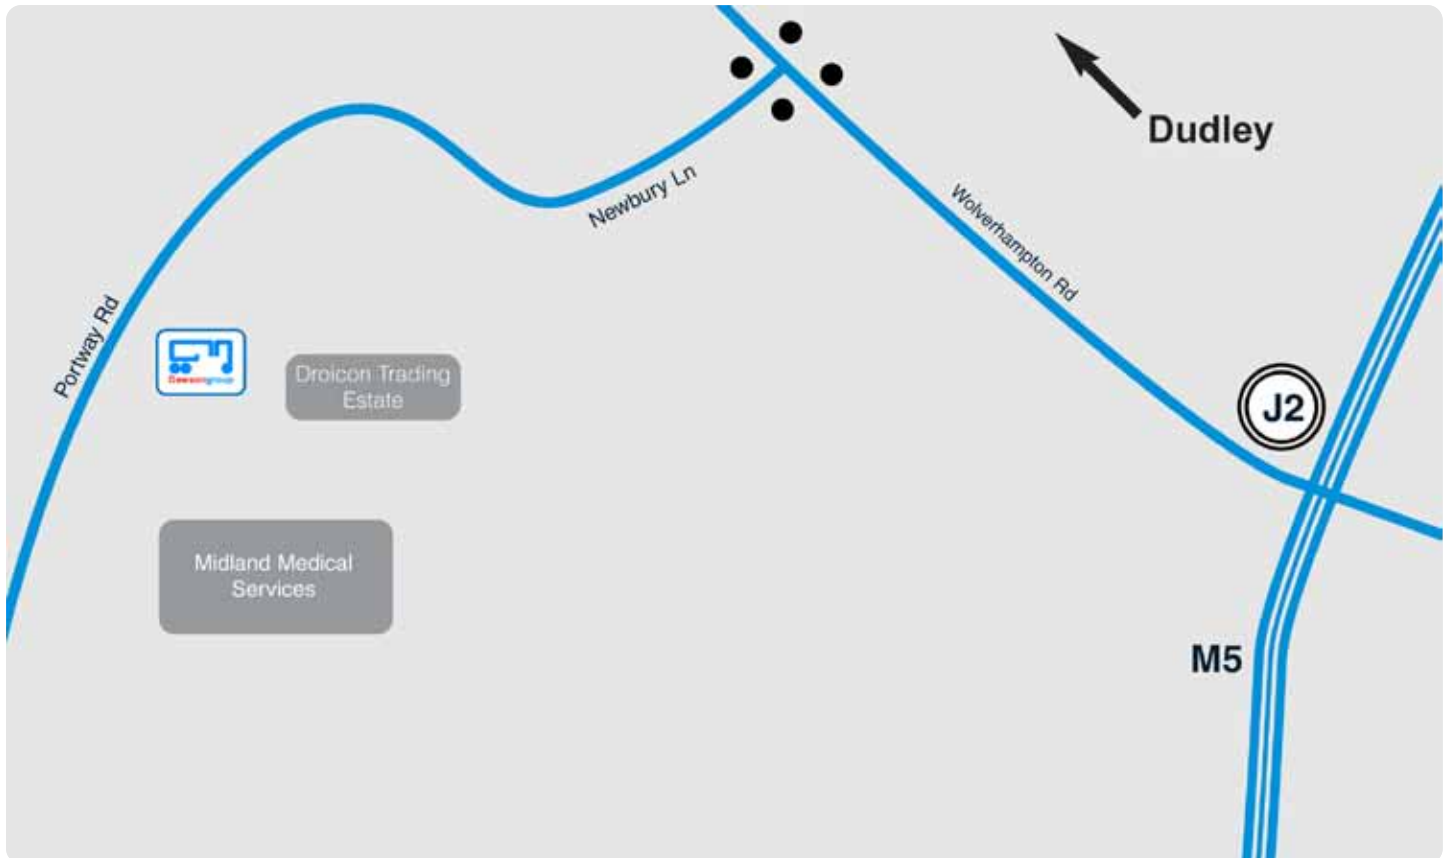

Directions

Dawsonrentals | Oldbury

Portway Road, Rowley Regis,
Oldbury, B65 9BY

Tel: 0121 559 7686

Fax: 0121 559 6035

From the M5

At junction 2 of the M5 , exit toward A4123/B'ham (W)/Dudley, At the roundabout, take the 4th exit onto A4123 heading to Birmingham/Dudley, At Wolverhampton Rd W/A4034, take the 4th exit onto Wolverhampton Rd/A4123, Turn left at Newbury Ln, Continue onto Portway Rd where you will find us on the left hand side just prior to Droicon Trading Estate.