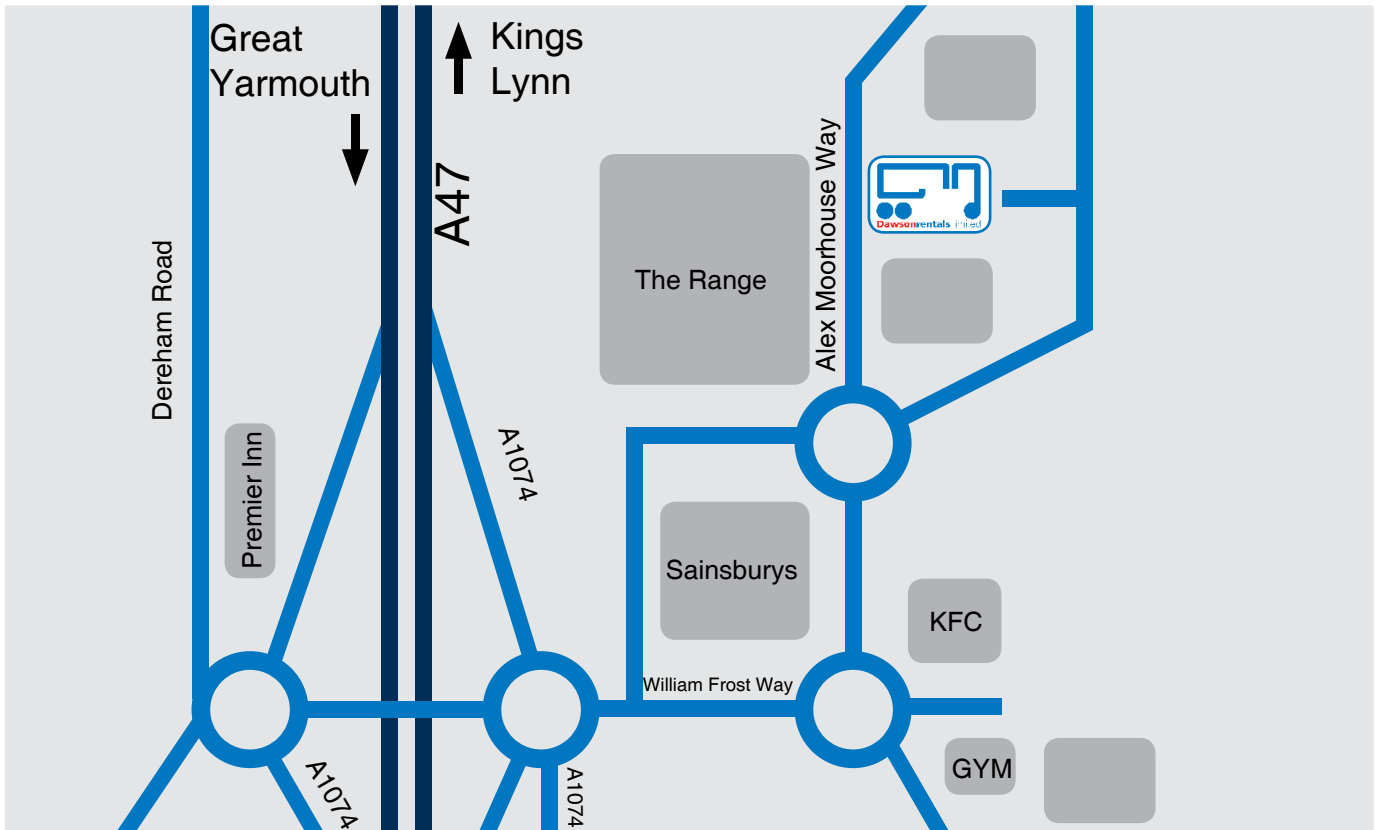

Directions

Dawsonrentals | Norwich

John Hyrne Way, Longwater Business Park,
Costessey, Norwich, NR5 0AF

Tel: 01603 749145
Fax: 01603 741552

From A47 Westbound

Exit onto A1074 (Junction to Norfolk Showground). Go over the A47 and over the roundabout onto William Front Way. Go past Sainsbury's to the roundabout and turn left. Go past KFC and at the next roundabout take a right. **Dawsonrentals** is down the next road on your left.

From A47 Eastbound

Exit onto A1074 and up the slip road, turning left onto William Frost Way and follow instructions as above.

From A11

Go westbound on A47 towards Kings Lynn then exit onto the A1074.