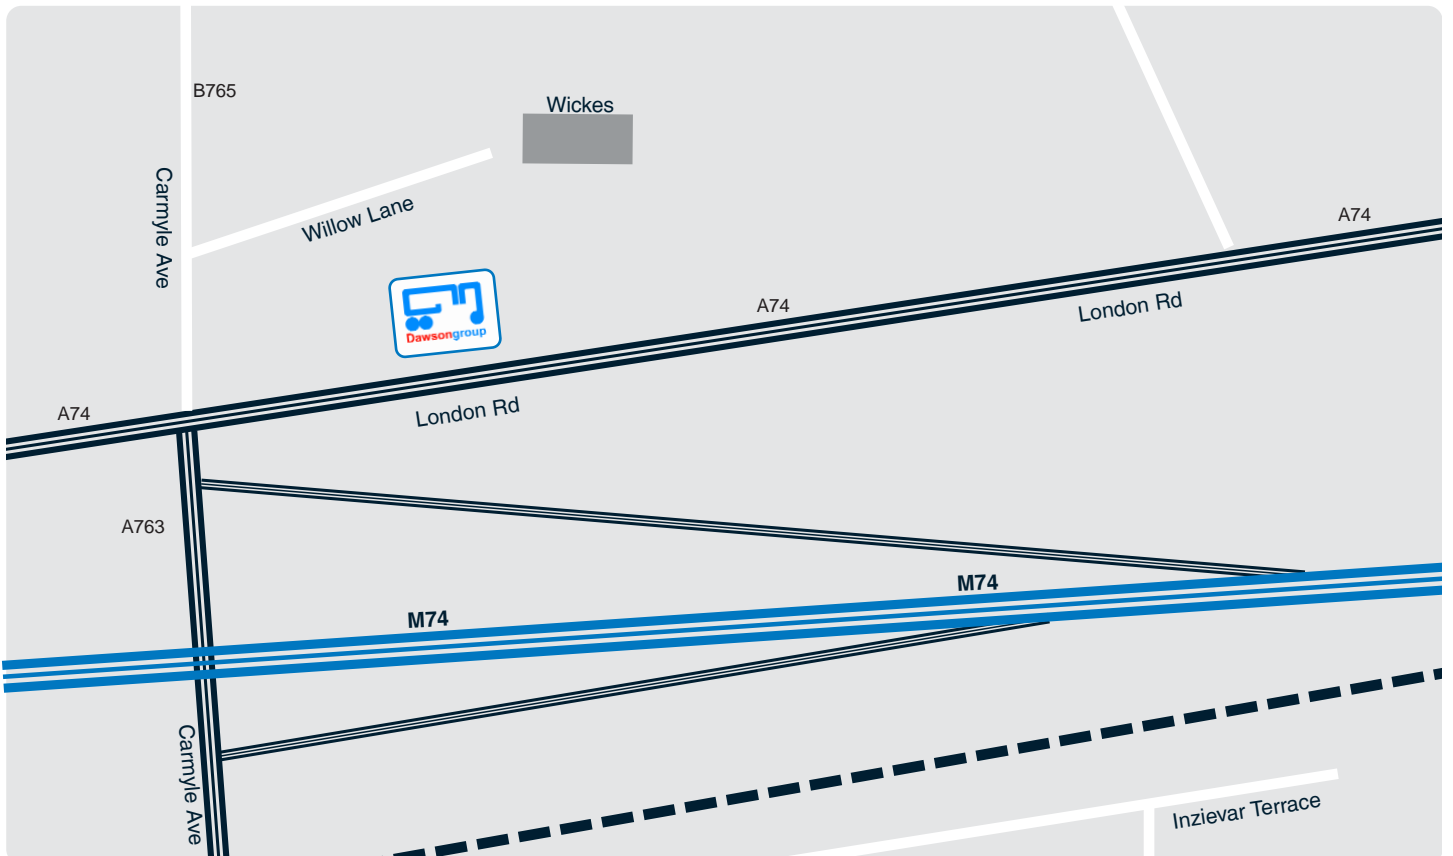

Directions

Dawsonrentals | Glasgow

2265/2277 London Road
Glasgow, G32 8XP

Tel: 0141 778 2614
Fax: 0141 778 9851

From the M6

Continue onto the A74 for 6.3 miles then onto the A74 (M) for 48.5 miles, then continues onto the M74 for 31.9 miles, at the roundabout, take the second exit onto Fullarton Road for 0.2 miles turn left onto London road. Continue along the London road until you reach dawson rentals (situated between Jewson and Wickes).