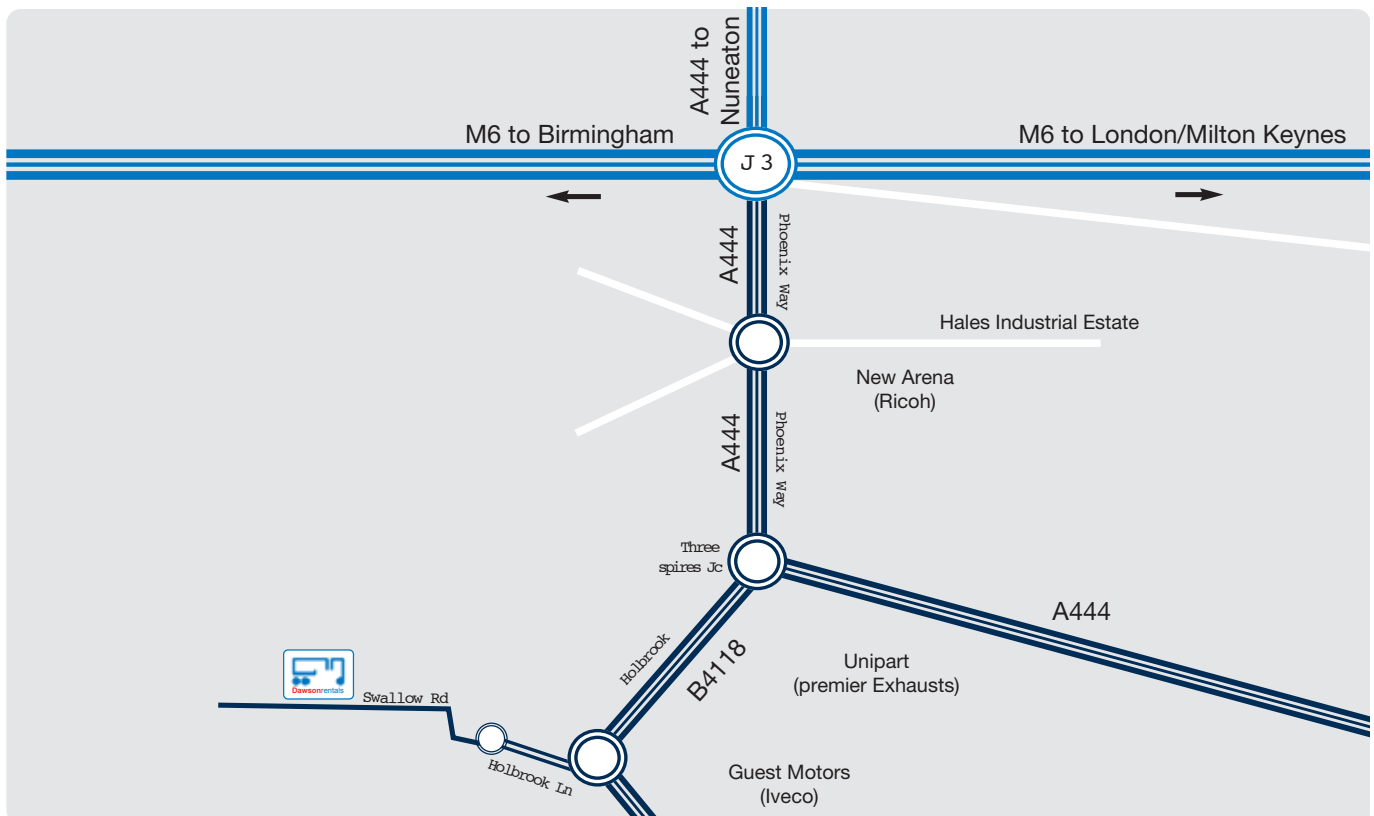

Directions

Dawsonrentals | Coventry

Holbrook Lane,
Holbrooks, Coventry, CV6 4AA

Tel: 02476 700706
Fax: 02476 700708

From M6

Head northwest on M6 toward Exit 3. At junction 3, take the A444 exit. At the roundabout, take the 2nd exit onto A444/Phoenix Way. Go through 1 roundabout. At Three Spires Jct, take the 2nd exit onto B4118/Holbrook Way. At the roundabout, take the 2nd exit onto Holbrook Ln. At the roundabout, take the 1st exit onto Swallow Rd. Use entrance to Maggitt Aerospace on left hand side.