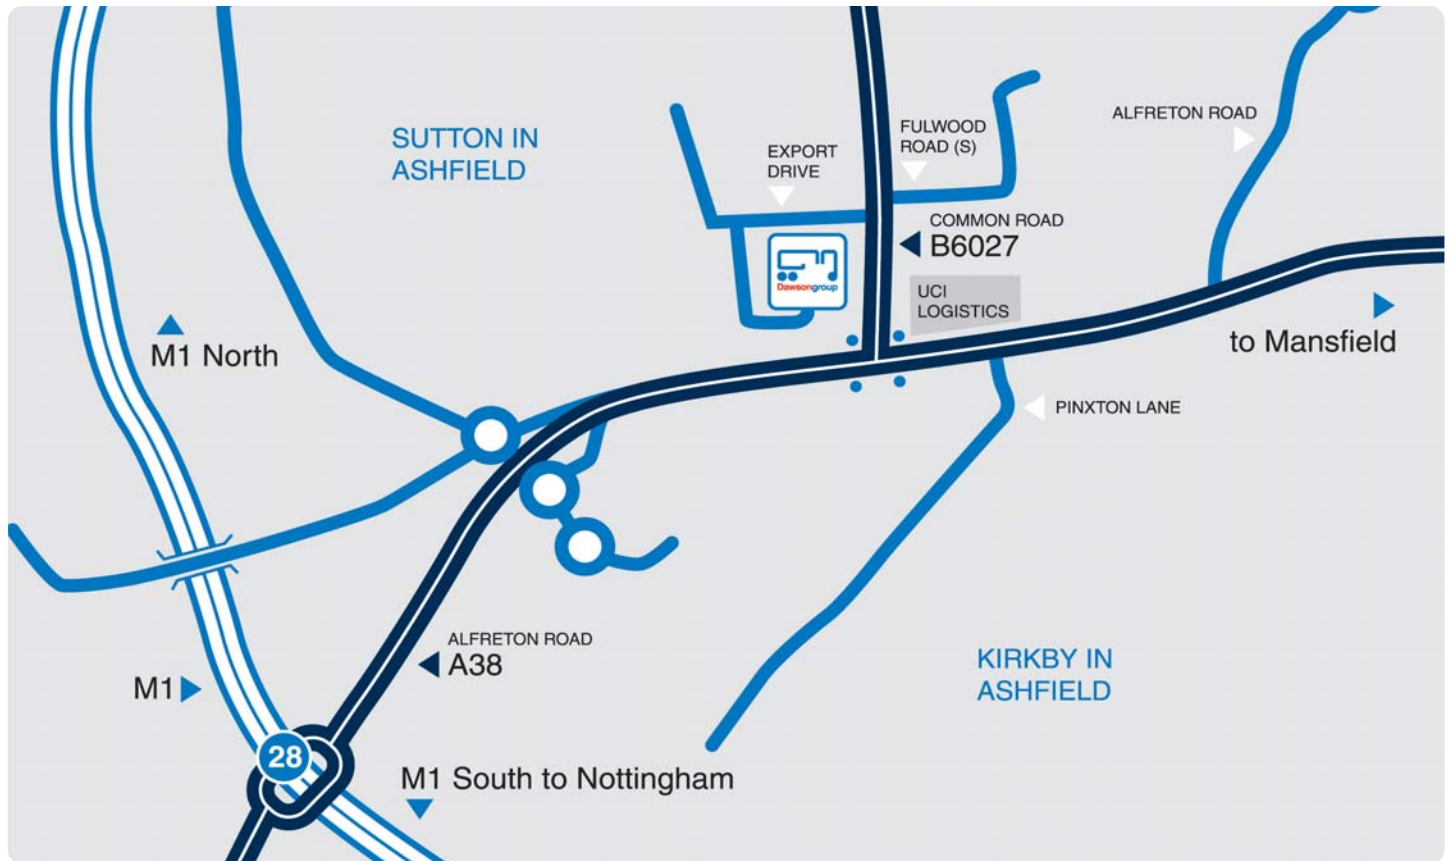

Directions

Dawsonrentals | portable cold storage limited

Fulwood Industrial Estate, Export Drive,
Sutton in Ashfield, Nottinghamshire, NG17 6AF

Tel: 01623 516666

Fax: 01623 516819

From The M1

Exit the M1 at junction 28. At the roundabout take the exit (signposted A38 Mansfield). At the traffic lights turn left in to Common Road. Dawsonrentals is immediately on the left hand side. Trucks should enter by Export Drive.