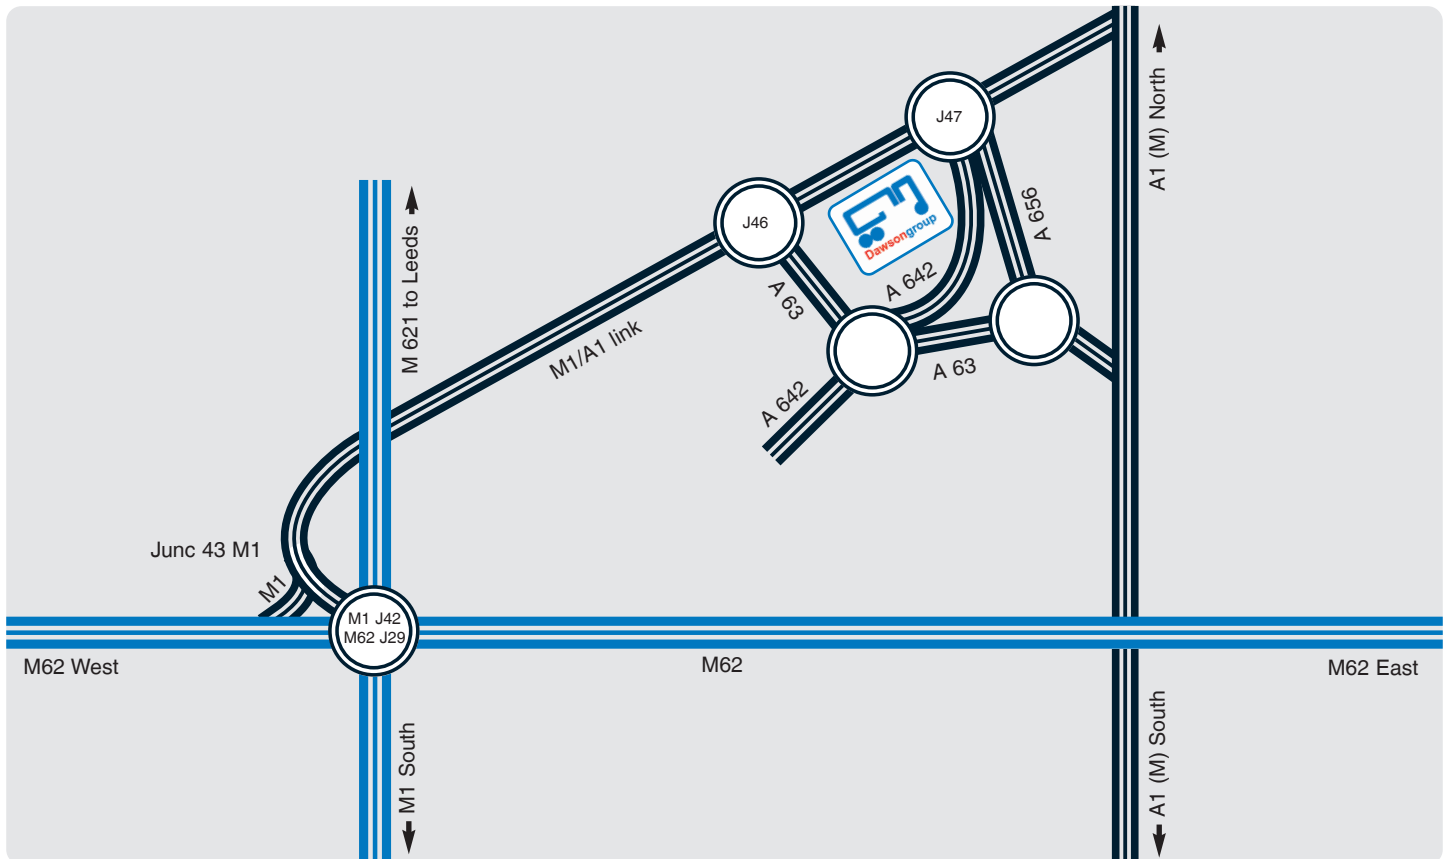

Directions

Dawsonrentals | Materials handling equipment limited

Aberford Road, Garforth, Leeds
West Yorkshire, LS25 2ET

Tel: 0113 287 4874
Fax: 0113 286 9158

From The M1

Travelling North, past M1/M62 interchange at junction 42, then at junction 43 remain on new section of M1/A1 link, following signs M1 North/Leeds East. Continue on M1/A1 link, and exit at junction 47 signposted for Garforth. At exit roundabout, take fourth exit signposted A642/Garforth and Dawsonrentals are approximately half a mile on the right hand side.

From the M62

Travelling East at junction 29 (M1 interchange), follow signs for M1 North/Leeds on joining M1 at junction 43, remain on new section of M1/A1 link and follow instructions as above from M1 and exit at junction 47.