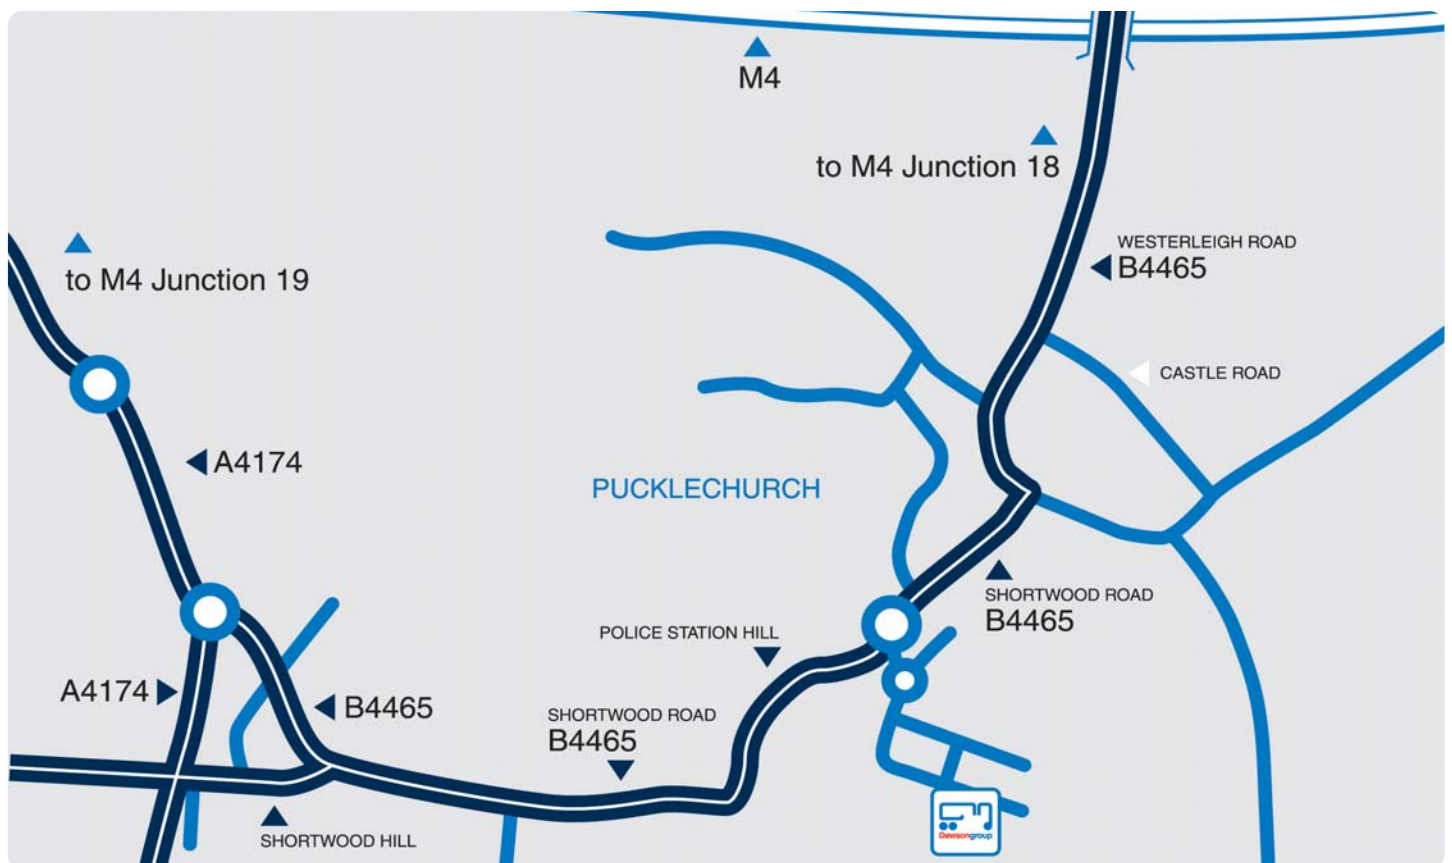

Directions

Dawsonrentals | display refrigeration limited

Units 15 & 16, Pucklechurch Trading Estate,
Pucklechurch, Bristol, BS16 9QH

Tel: 0117 9373310

Fax: 0117 9373316

From The M5

Leave M5 at junction 15, take the M4 East signposted London & Bristol East. At Junction 19 take the M32 to Junction 1. Turn left onto A4174 towards Downend. Follow the dual Carriageway and signposts to Pucklechurch (4 miles from M32). When you come to Pucklechurch, turn right at the roundabout into Pucklechurch Trading Estate and then you turn right at the mini roundabout to the security gatehouse.

From Central Bristol

take the M32 to junction 1. Turn right and follow the A4174 towards Downend. Follow the dual Carriageway and signposts to Pucklechurch (4 miles from M32). When you come to Pucklechurch, turn right at the roundabout into Pucklechurch Trading Estate and then you turn right at the mini roundabout to the security gatehouse.

From the M4

Leave the M4 at junction 18. Take the A46 towards Stroud the immediately turn left onto the B4465. Follow for 2^{1/2} miles then turn left at the cross roads signposted Pucklechurch. When you come to Pucklechurch, turn left at the roundabout into Pucklechurch Trading Estate and then you turn right at the mini roundabout to the security gatehouse.